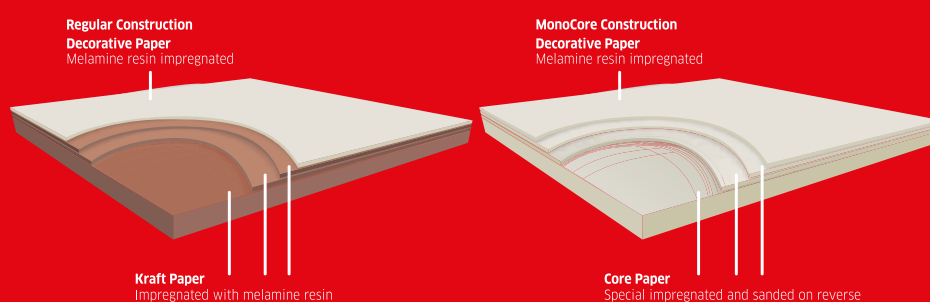

**MONO
CORE**

MONOCORE

With the same colour decorative surface as the core layer, Monocore gives a uniform look to any surface you choose.

CenturyLaminates brings to you MonoCore

Ideal for your retail and commercial spaces, they ensure that while your interiors look sharp, the edges between two laminates are smooth.

One of the few limitations of high pressure laminates is a joint. MonoCore eliminates this concern with a range of solid colour designs which infuse the material throughout its entire thickness, removing the shadow line effect.

MonoCore comes in 10 contemporary solid shades and are available in two finishes, Gloss and Suede.

Product Composition

These high quality laminates have the same colour decorative surface as the core layer, giving them a uniform look.

CenturyLaminates' MonoCore is produced using a unique technology. These laminates are made of a single design paper, the reverse of which is sanded.

The decorative side is treated using melamine resins, while the core paper layer is impregnated with special resin to maintain uniform colour on the edges.

194G

111G

101

107

108

222

293

181

206

275

All colours are available in Suede (SF) and Gloss (G) finish. These swatches are just for colour reference. For actual colours (except 194G and 111G as shown here) please refer to our MonoCore Catalogue.